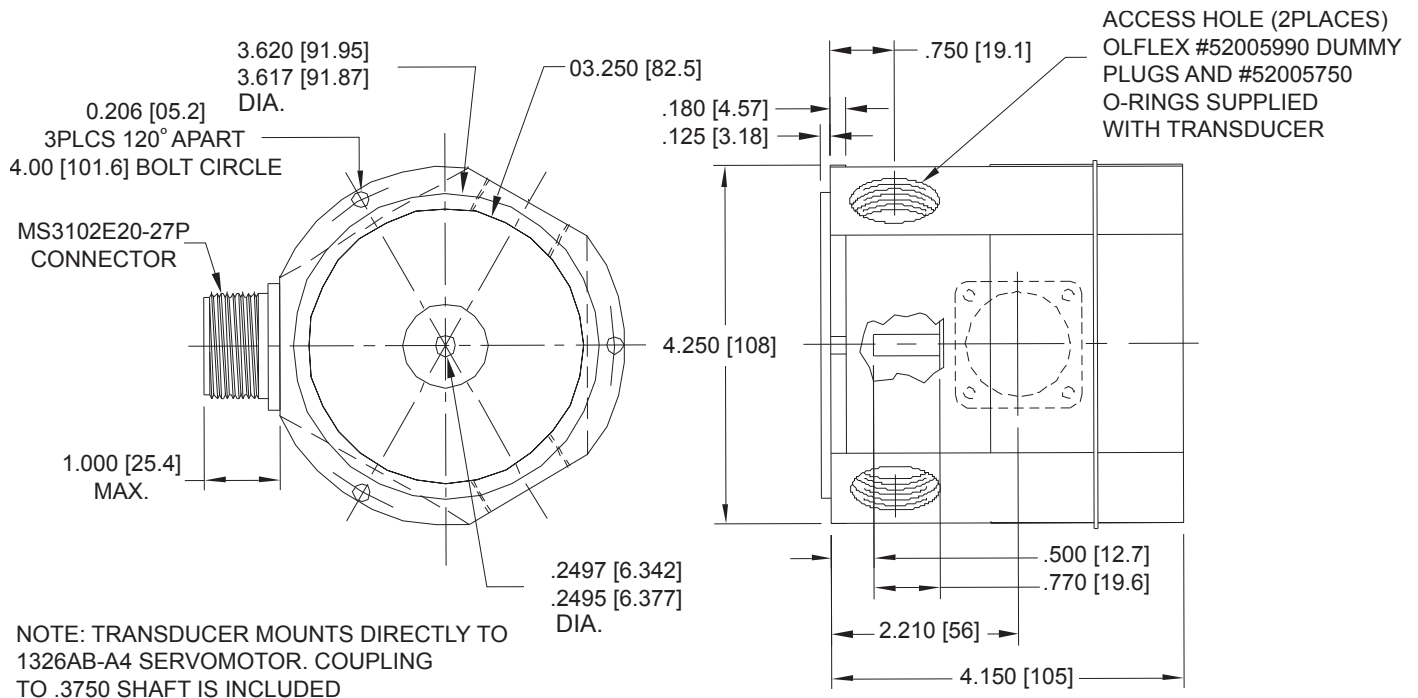

H Series

Wiring		
Resolver #1 (Fine)		
Pin #	Rotor	Wire Color
A	R1	Red/White
B	R2	Yellow/White
G	S2	Yellow
H	S4	Blue
I	S3	Black
J	S1	Red
Resolver #2 (Coarse)		
A	R1	Red/White
B	R2	Yellow/White
C	S4	Blue
D	S2	Yellow
E	S3	Black
F	S1	Red
AMCI		

[] = DIMENSIONS IN MILLIMETERS