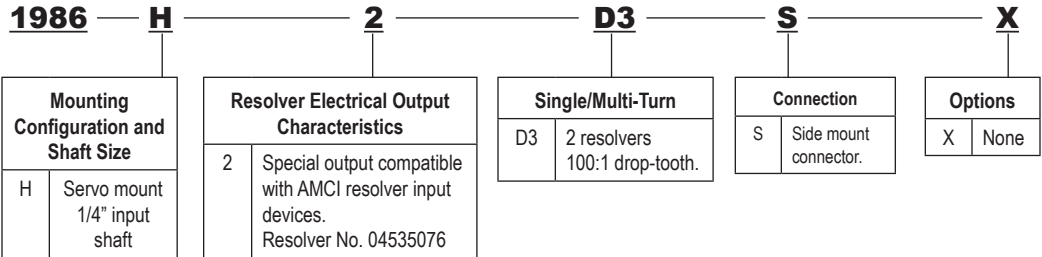

H Series

Wiring		
Resolver #1 (Fine)		
Pin #	Rotor	Wire Color
A	R1	Red/White
B	R2	Yellow/White
G	S2	Yellow
H	S4	Blue
I	S3	Black
J	S1	Red
Resolver #2 (Coarse)		
A	R1	Red/White
B	R2	Yellow/White
C	S4	Blue
D	S2	Yellow
E	S3	Black
F	S1	Red
AMCI		

[] = DIMENSIONS IN MILLIMETERS