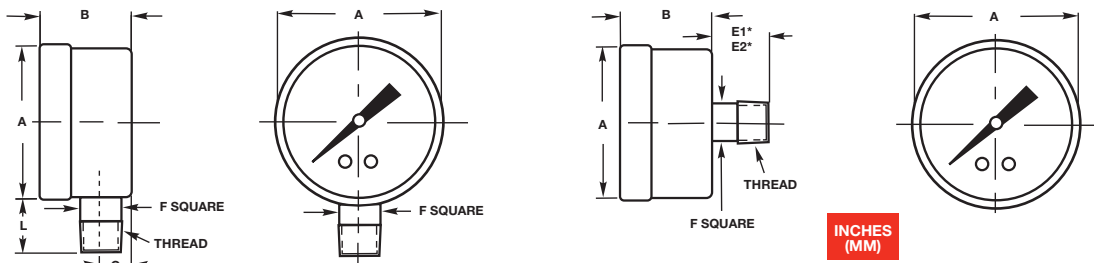

ACCURACY: $\pm 3-2-3\%$ (Grade B)

BOURDON TUBE: Phosphor bronze

WINDOW: Glass except 1-1/2" is polycarbonate

MOVEMENT: Brass

DIAL: Galvalume with white background and black markings

POINTER: Aluminum, painted black (optional lazy hand or tattle pointer for 2-1/2" and 3-1/2" versions)

CASE: Black painted steel

CONNECTION: Brass, center-back or lower mount
1/8-27 NPT for 1-1/2" and 2"; 1/4-18 NPT for 2" through 4-1/2"

Other sizes, ranges, and mounting configurations are available for OEM quantities. Custom dials are also available.

Model P-500
Center-Back Mount (left)
and Lower Mount

INCHES
(MM)

Dimensions – P-500

Model Number	Dial Sizes	Unit	A	B	C	E1	E2	F	L
P-500	1-1/2"	inches	1.64	.92	.34	.62	-	.44	.55
		mm	41.66	23.37	8.66	15.75	-	11.18	13.97
	2"	inches	2.16	1.15	.40	.84	.90	.55	.87
		mm	54.86	29.21	10.16	21.34	22.86	13.97	22.10
	2-1/2" LM	inches	2.73	1.15	.39	.48	.25	.82	-
		mm	69.34	29.21	9.91	12.19	6.35	20.83	-
	2-1/2" CBM	inches	2.49	1.21	1.22	-	.28	.84	-
		mm	63.25	30.73	30.99	-	7.11	21.34	-
3-1/2" LM	inches	3.53	1.17	.40	-	.24	.83	-	
	mm	89.66	29.72	10.16	-	6.10	21.08	-	
4-1/2" LM	inches	4.80	1.12	.38	-	.45	1.10	-	
	mm	121.92	28.45	9.65	-	11.43	27.94	-	